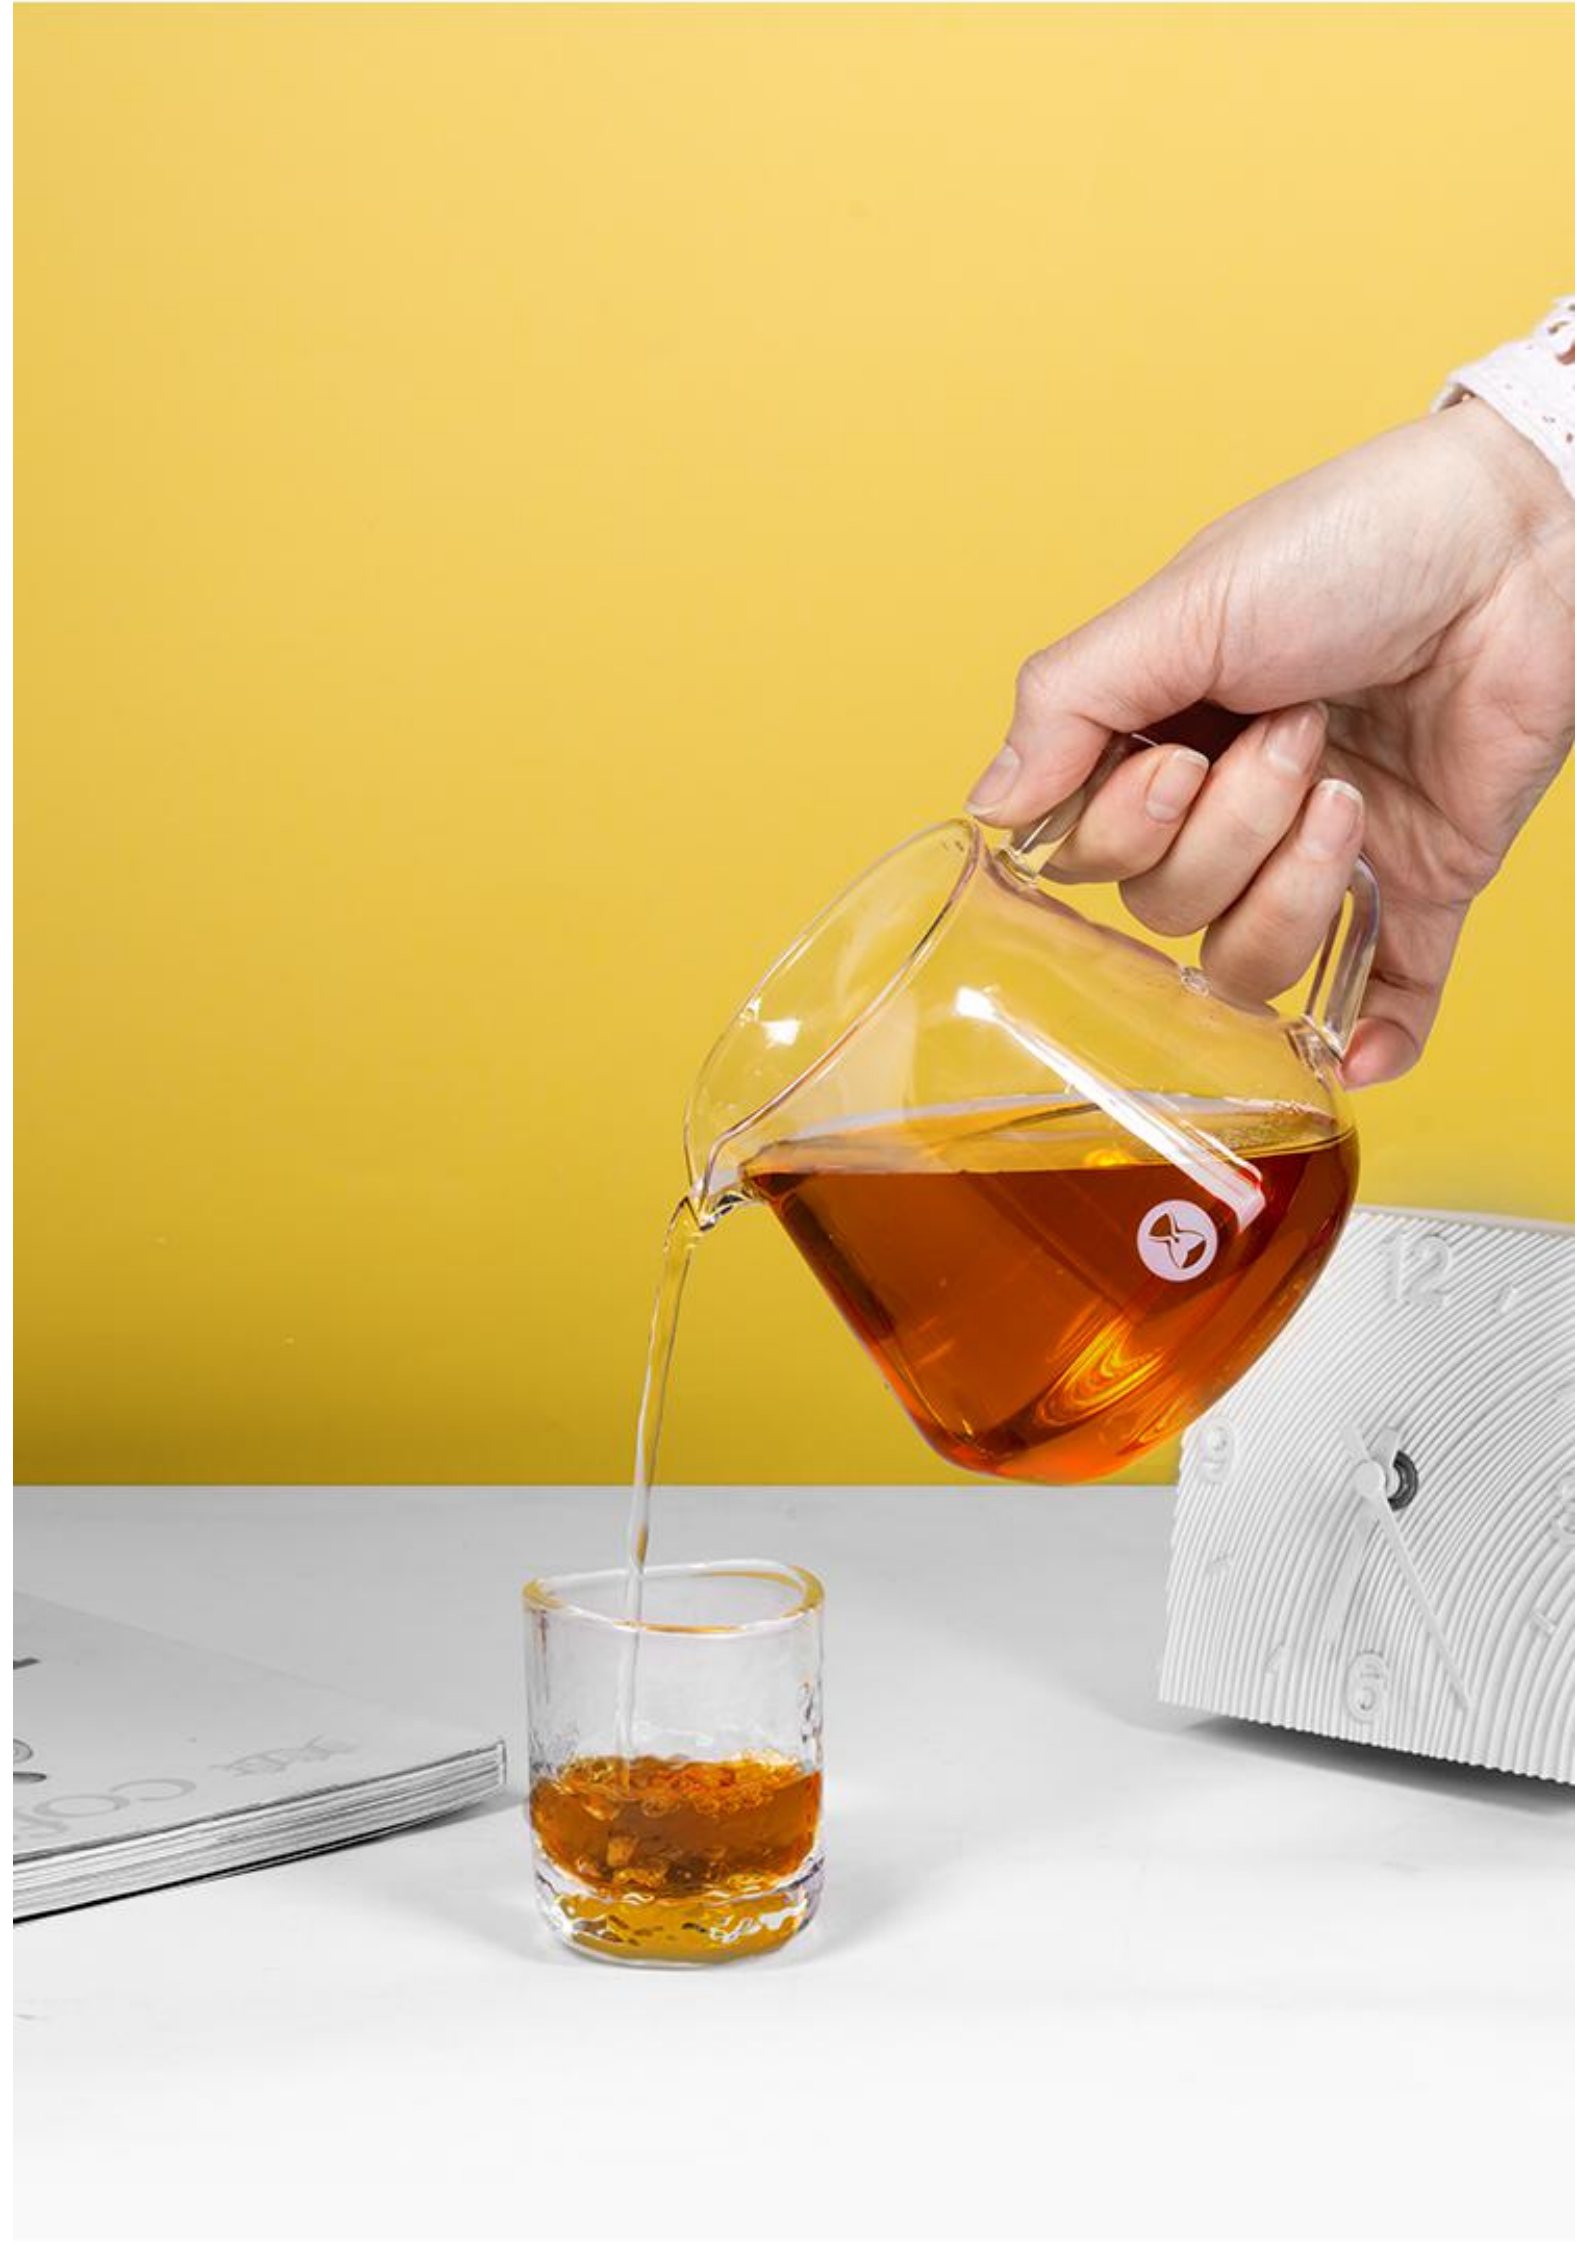

## Aesthetic High quality

Temp  
difference 150°C

Precise  
measurement

High  
permeability

Ergonomics  
handle

**Elegant and beautiful  
Clear and bright body**

**Accurate scale**  
**Easy to measure extraction capacity**

V-shaped round spout

Smooth stream

Neat water-drop

**Thicken wide handle**  
**Anti-hot insulation**

**High borosilicate glass lid**  
**Upgraded Material**  
**Upgraded Experience**

**High borosilicate Hand-blown  
Dual-size design  
meets a wide range of needs**