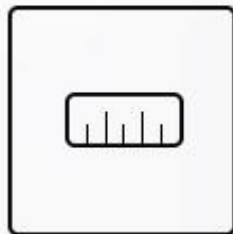

## Aesthetic High quality

Temp  
difference 150°C

Precise  
measurement

High  
permeability

Ergonomics  
handle

**Elegant and beautiful  
Clear and bright body**

**Accurate scale**  
**Easy to measure extraction capacity**